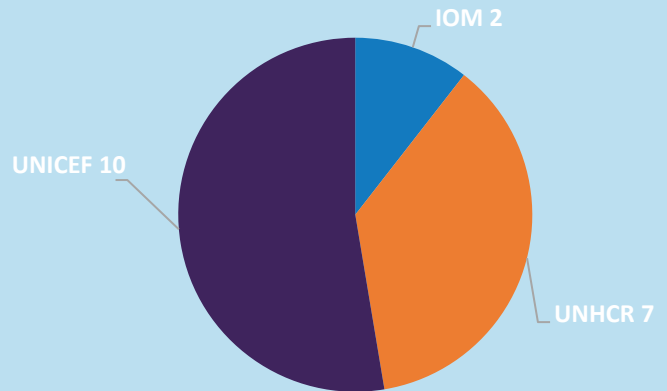

Dutch Surge Support Water

2021

Dutch water experts

Expert training

Fast response time

Short term deployment

What is DSS Water?

The Dutch Surge Support facility (DSS water) supports the operations of humanitarian organizations during and immediately after a disaster by deploying experienced water experts.

The deployment of DSS water experts contributes to saving lives and alleviating suffering of a vulnerable population that is affected by disasters.

This facility is financed by the Ministry of Foreign Affairs/DSH.

Number of experts per stand-by partner

Number of experts per country

Afghanistan	2	Madagascar	1
Brazil	1	Mozambique	1
Burkina Faso	1	Niger	1
Ethiopia	1	Syria	2
Equatorial Guinea	1	Sudan	6
Gaza	1	Tanzania	1