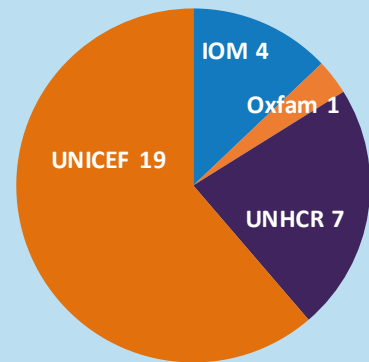

# Dutch Surge Support Water 2020

Dutch water experts

Expert training

Fast response time

Short term deployment

## What is DSS Water?

The Dutch Surge Support facility (DSS water) supports the operations of humanitarian organizations during and immediately after a disaster by deploying experienced water experts.

The deployment of DSS water experts contributes to saving lives and alleviating suffering of a vulnerable population that is affected by disasters.

## Number of experts per country

Afghanistan	1	Libya	1
Algeria	1	Mali	1
Brazil	1	Mozambique	1
Burkina Faso	1	Namibia	1
Cameroon	2	Niger	1
Comoros	1	North Macedonia	1
Eswatini	1	South Africa	1
Ethiopia	1	South Sudan	1
Honduras	1	Syria	2
Kyrgyzstan	1	Tanzania	1
Latin America & Caribbean	2	Uganda	2
Lebanon	1	Venezuela	1
		Yemen	1
		Zimbabwe	2